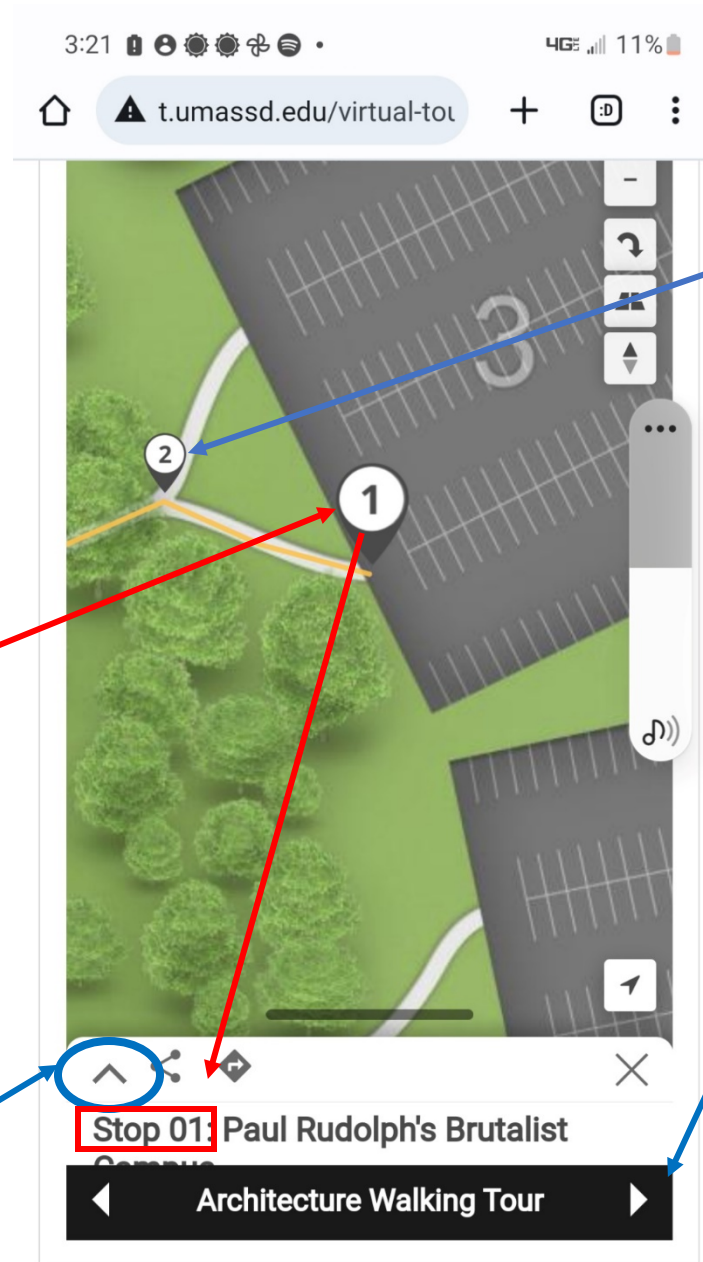

Mobile Tour Instructions

Step 1: To enlarge/shrink the map pinch the screen or use the navigation icons.

Step 2: To navigate the tour simply tap on the desired "Stop Number" which will enlarge in size and load the corresponding page tab that appears at the bottom of the map.

Step 3: To enlarge the page and launch the narrated video tour click on the carrot "^" located at the top left corner of the page tab or scroll up.

Step 4: To navigate to the next stop tap on the map number or use the arrows on the navigation bar.

Tour List

- Stop 1: Life & Career of Paul Marvin Rudolph