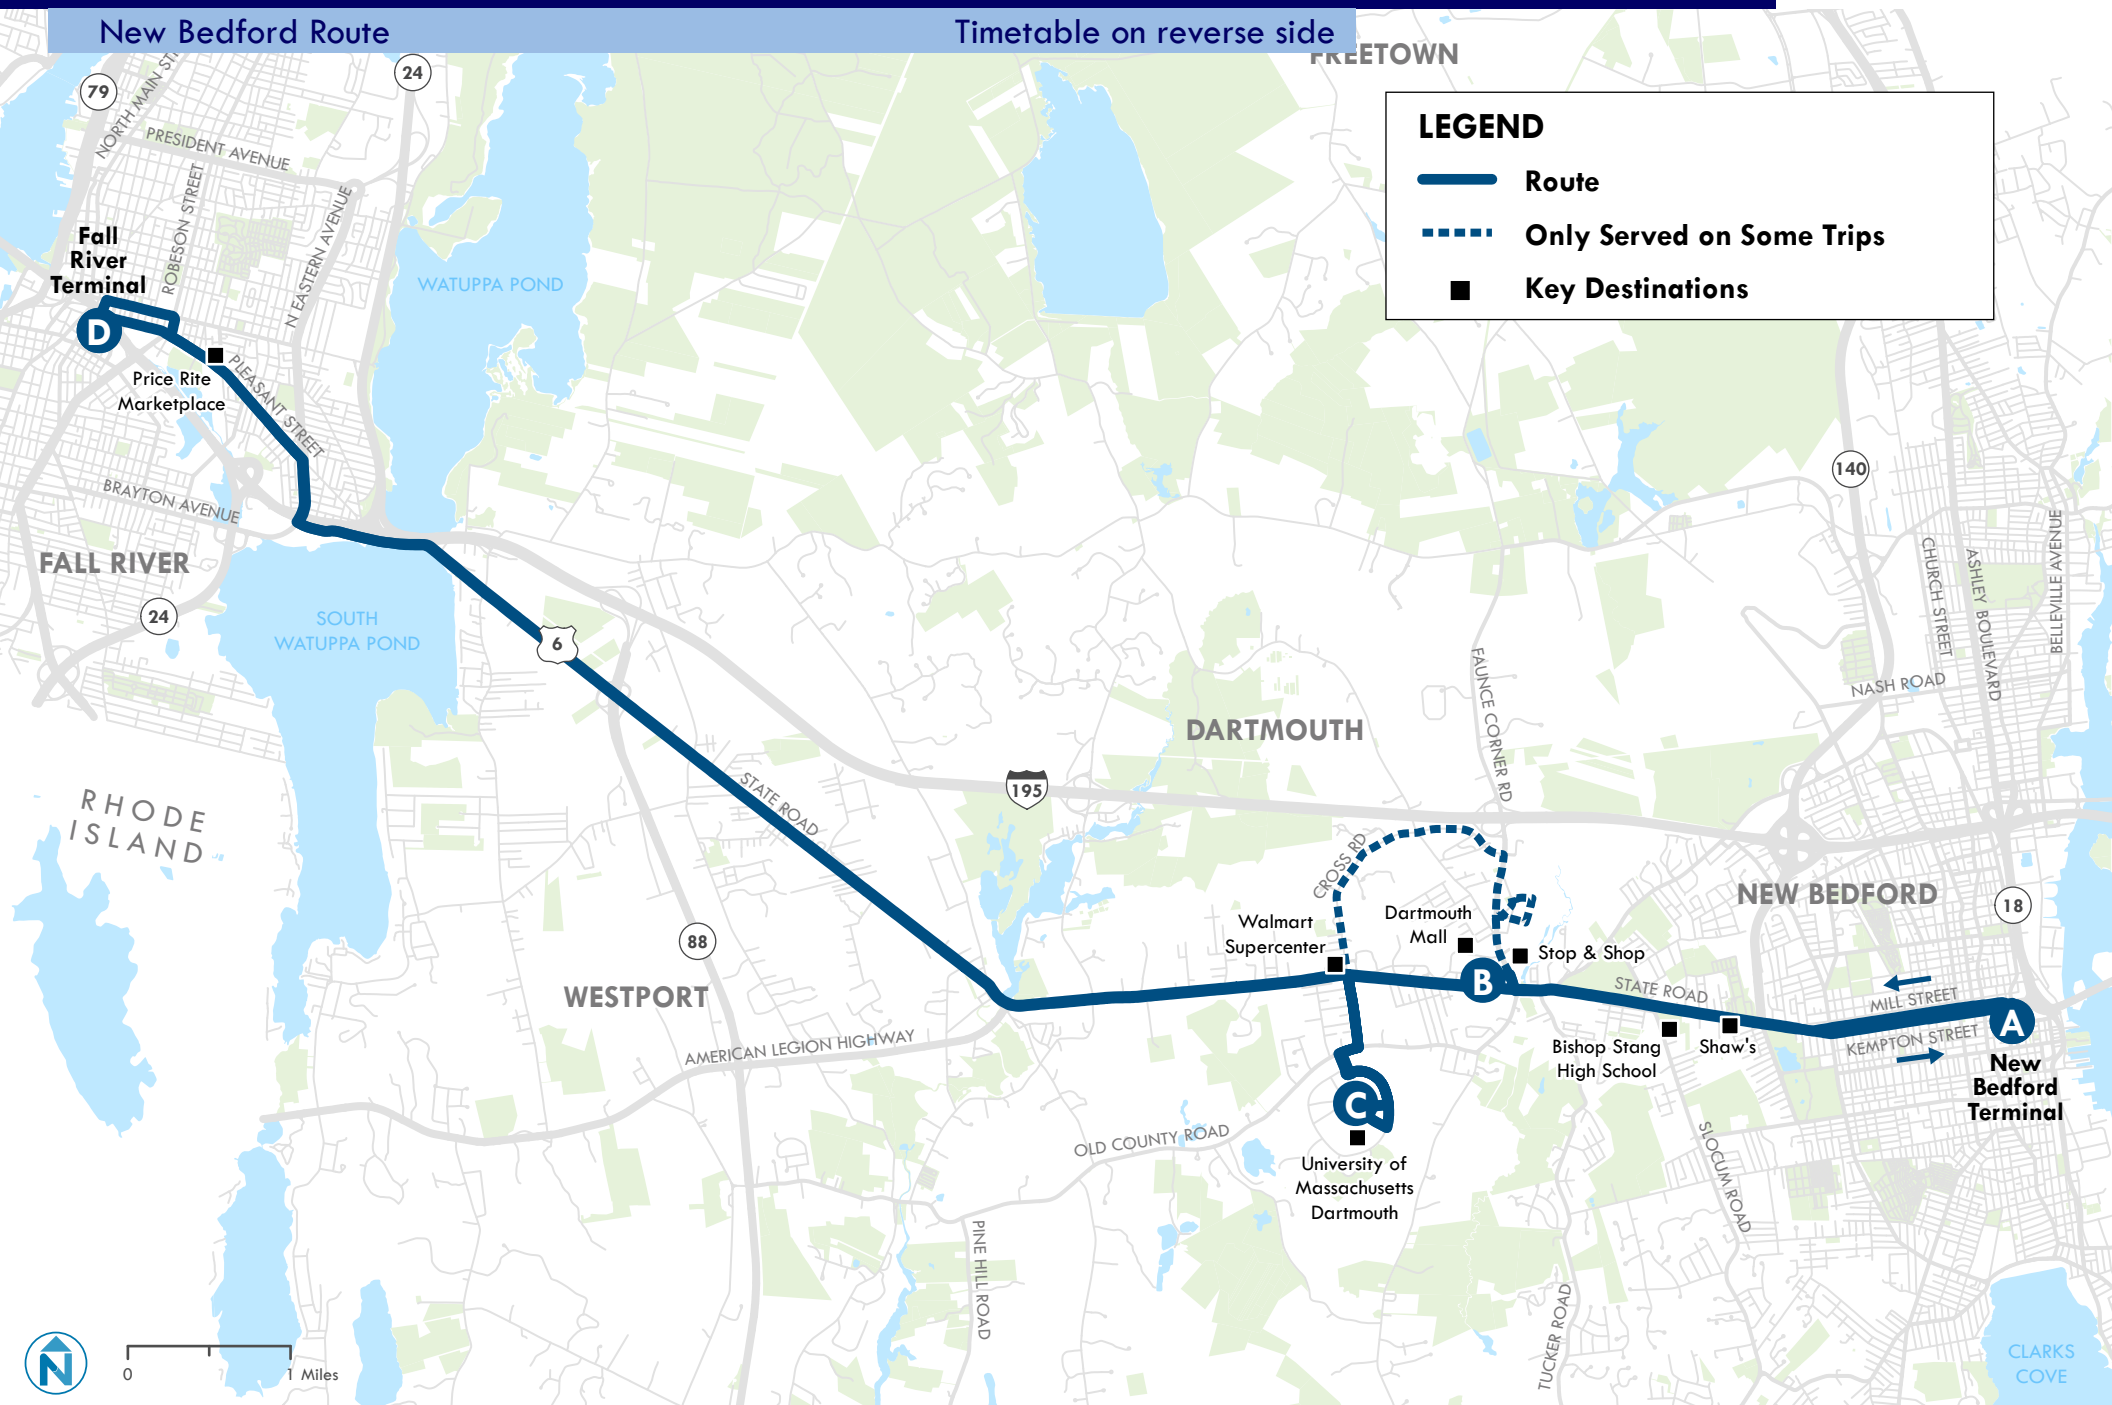

### Saturday Fall River to New Bedford

D	C	B	A
Fall River Terminal	UMass Dartmouth	Dartmouth Mall	New Bedford Terminal
9:05 AM	9:36 AM	9:49 AM	10:04 AM
10:05 AM	10:36 AM	10:49 AM	11:04 AM
11:05 AM	11:36 AM	11:49 AM	12:04 PM
12:05 PM	12:36 PM	12:49 PM	1:04 PM
1:05 PM	1:36 PM	1:49 PM	2:04 PM
2:05 PM	2:36 PM	2:49 PM	3:04 PM
3:05 PM	3:36 PM	3:49 PM	4:04 PM
4:05 PM	4:36 PM	4:49 PM	5:04 PM
5:05 PM	5:36 PM	5:49 PM	6:04 PM
6:05 PM <sup>CR</sup>	6:35 PM <sup>CR</sup>	6:52 PM <sup>CR</sup>	7:06 PM <sup>CR</sup>
7:05 PM <sup>CR</sup>	7:35 PM <sup>CR</sup>	7:52 PM <sup>CR</sup>	8:06 PM <sup>CR</sup>

# Route 9

# Fall River-New Bedford Intercity

New Bedford Route

Timetable on reverse side

### LEGEND

- Route
- Only Served on Some Trips
- Key Destinations