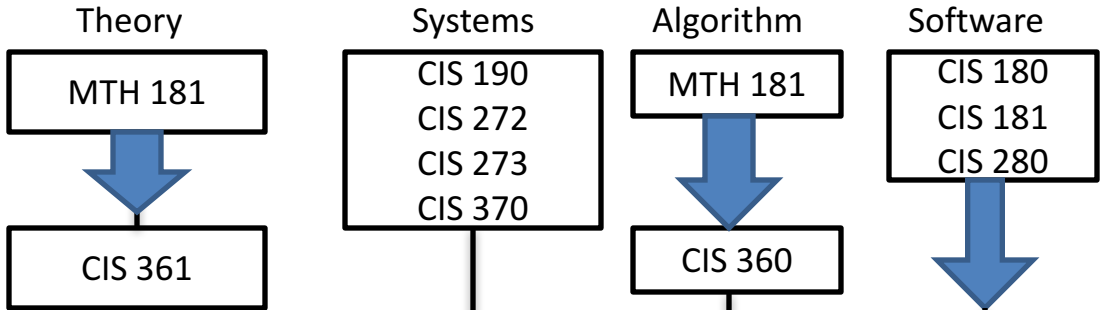

Dependency Graph for Master of Science in Computer Science Graduate Curriculum

Updated Sept. 2017

Undergraduate Prerequisites

First Year Graduate

Choose 3 out of 4 core courses

Second Year Graduate

Max. combined thesis and project credits: 6.

More Electives
total MS credits: 30

CIS graduate courses or Spring
CIS Technical Electives
(maximal two) or pre-
approved grad course
in other disciplines