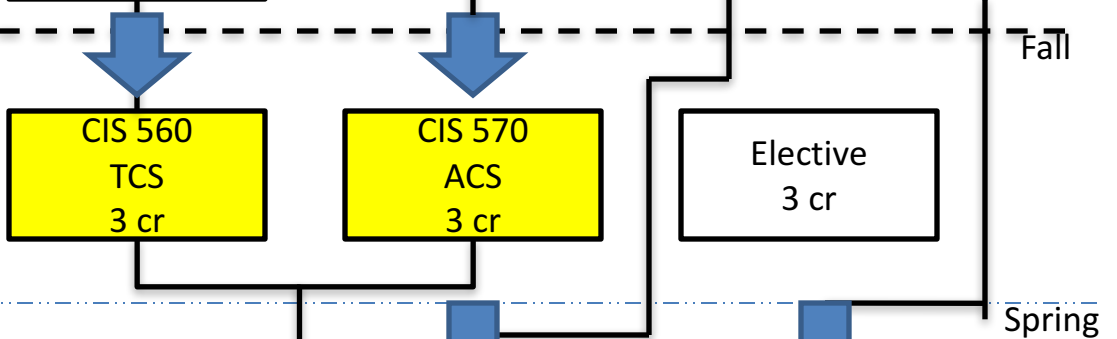

Dependency Graph for Master of Science in Computer Science Graduate Curriculum

Updated Sept. 2017

Undergraduate Prerequisites

First Year Graduate

Choose 3 out of 4 core courses

Second Year Graduate

Max. combined thesis and project credits: 6.

More Electives
total MS credits: 30

CIS graduate courses or Spring
CIS Technical Electives
(maximal two) or pre-
approved grad course
in other disciplines