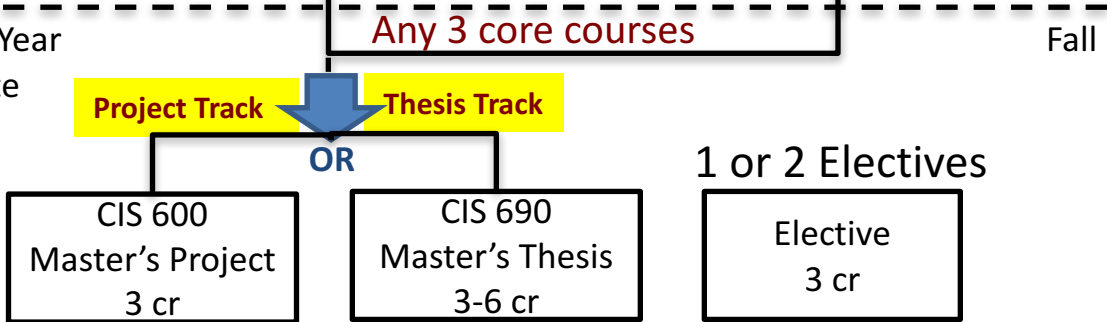

Dependency Graph for Master of Science in Computer Science Graduate Curriculum

Updated Sept. 2017

Undergraduate Prerequisites

First Year Graduate

Choose 3 out of 4 core courses

Second Year Graduate

Max. combined thesis and project credits: 6.

More Electives
total MS credits: 30

CIS graduate courses or Spring
CIS Technical Electives
(maximal two) or pre-
approved grad course
in other disciplines