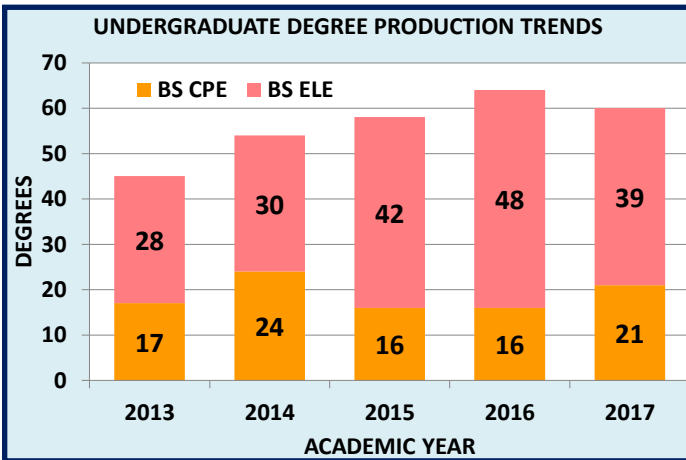

Electrical and Computer Engineering

Department Chair: Antonio H. Costa, Ph.D.

Degrees Offered:

B.S. & M.S. in Computer Engineering
B.S. & M.S. in Electrical Engineering
Ph.D. in Electrical Engineering

AY 2016-2017 Student Credit Hours: 5,702

FY 2017 Research Expenditures: $1,169,914