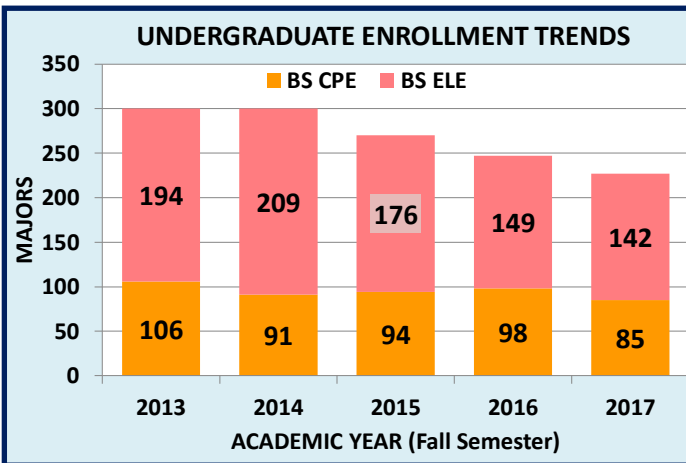

Electrical and Computer Engineering

Department Chair: Antonio H. Costa, Ph.D.

Degrees Offered:

B.S. & M.S. in Computer Engineering
B.S. & M.S. in Electrical Engineering
Ph.D. in Electrical Engineering

AY 2016-2017 Student Credit Hours: 5,702

FY 2017 Research Expenditures: $1,169,914