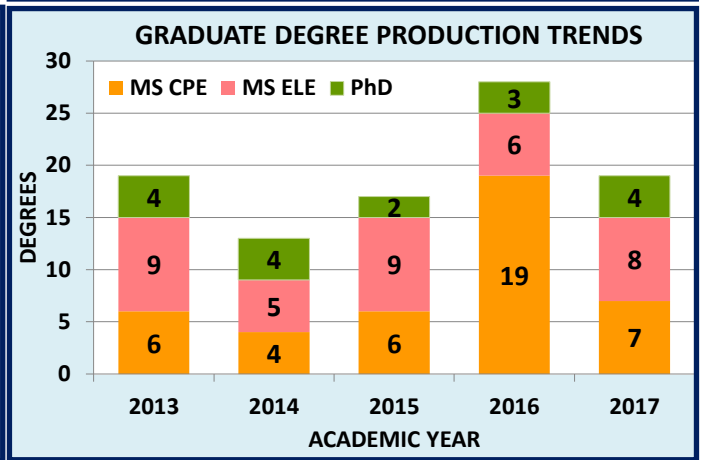

Electrical and Computer Engineering

Department Chair: Antonio H. Costa, Ph.D.

Degrees Offered:

B.S. & M.S. in Computer Engineering
B.S. & M.S. in Electrical Engineering
Ph.D. in Electrical Engineering

AY 2016-2017 Student Credit Hours: 5,702

FY 2017 Research Expenditures: $1,169,914