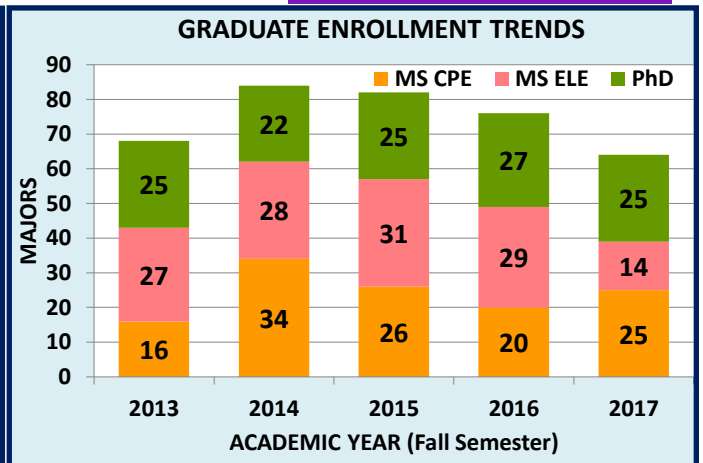

Electrical and Computer Engineering

Department Chair: Antonio H. Costa, Ph.D.

Degrees Offered:

B.S. & M.S. in Computer Engineering
B.S. & M.S. in Electrical Engineering
Ph.D. in Electrical Engineering

AY 2016-2017 Student Credit Hours: 5,702

FY 2017 Research Expenditures: $1,169,914