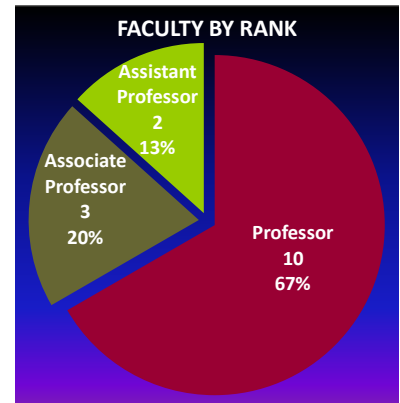

Electrical and Computer Engineering

Department Chair: Antonio H. Costa, Ph.D.

Degrees Offered:

B.S. & M.S. in Computer Engineering
B.S. & M.S. in Electrical Engineering
Ph.D. in Electrical Engineering

AY 2016-2017 Student Credit Hours: 5,702

FY 2017 Research Expenditures: $1,169,914