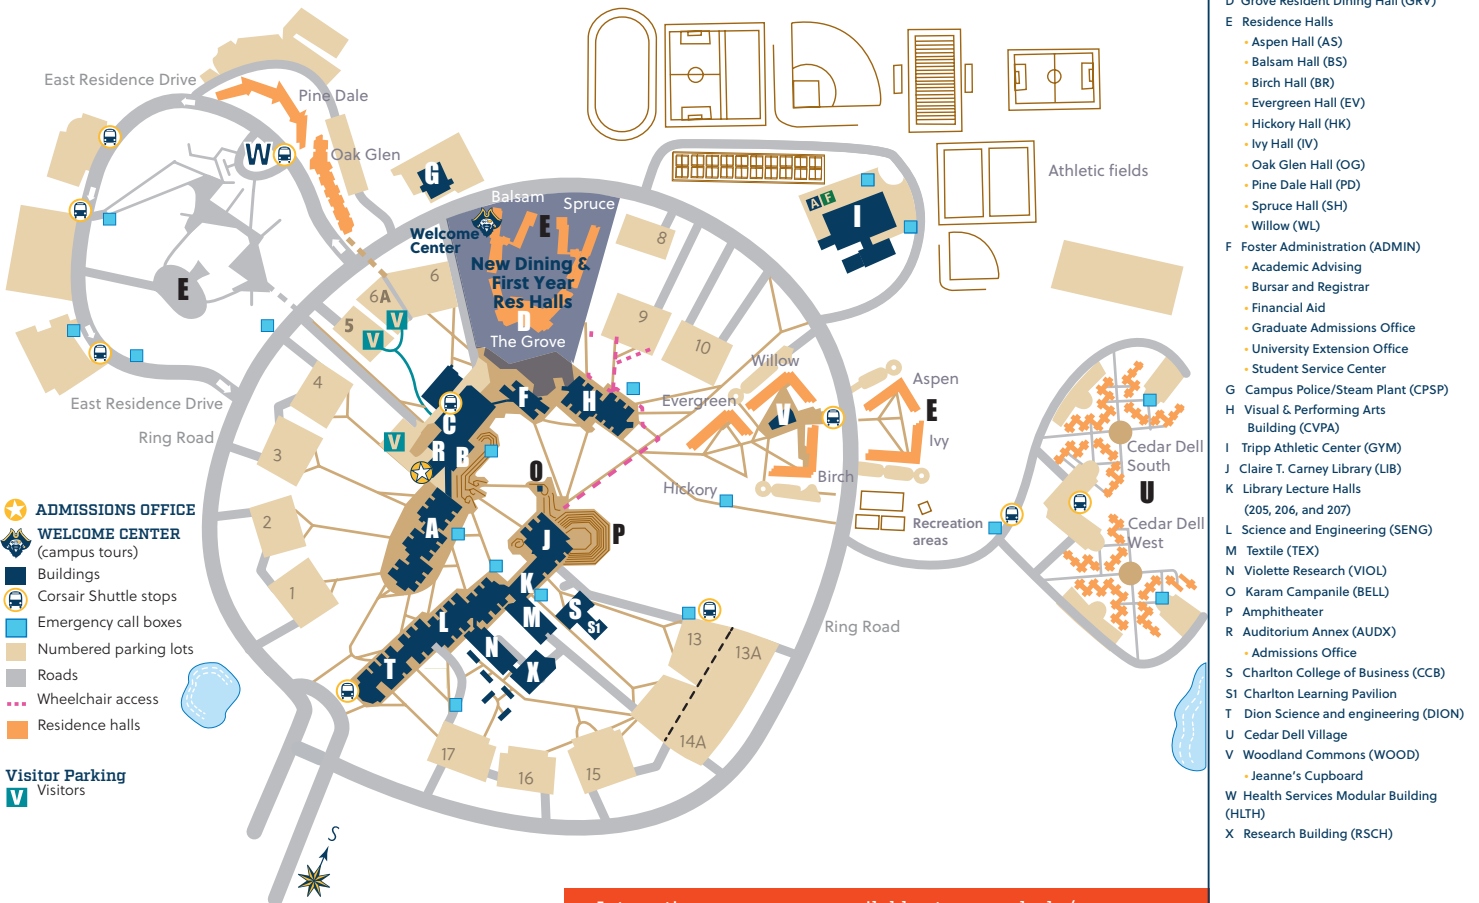

Birch Grill 5pm–12am(midnight)

All normal dining locations will resume Thursday, September 1st.

Health Services

508.999.8982 • Opposite Oak Glen and Pine Dale Halls

Monday August 29 through

Friday September 2:	8am–5pm
Saturday September 3:	CLOSED

Retail Services begin Thursday, September 1st

Monday – Friday:	3pm–10pm
Saturday:	6pm–10pm

Retail Stores

Target
 Stop and Shop
 Dartmouth Mall
 Dollar Store
 Walmart
 Cross Road Bus Stop (near Walgreens)

Thursday, September 8:

7:30am-8:30pm

Friday, September 9: 7:30am-5pm

Student Package Center

Ground Floor, MacLean Campus Center

Monday, August 29: 8am-4pm (move in)

Tuesday, Aug. 30: 8am-4pm

Wednesday, Aug. 31: 8am-4pm

Saturday, September 3: 10am-2pm

Tuesday, September 6 through

Thursday, September 8: 9am-5pm

Friday, September 9: 9am-4pm

Regular hours: M-F 9am-4pm

VISITOR CAMPUS MAP

Interactive campus map available at: umasssd.edu/campusmap