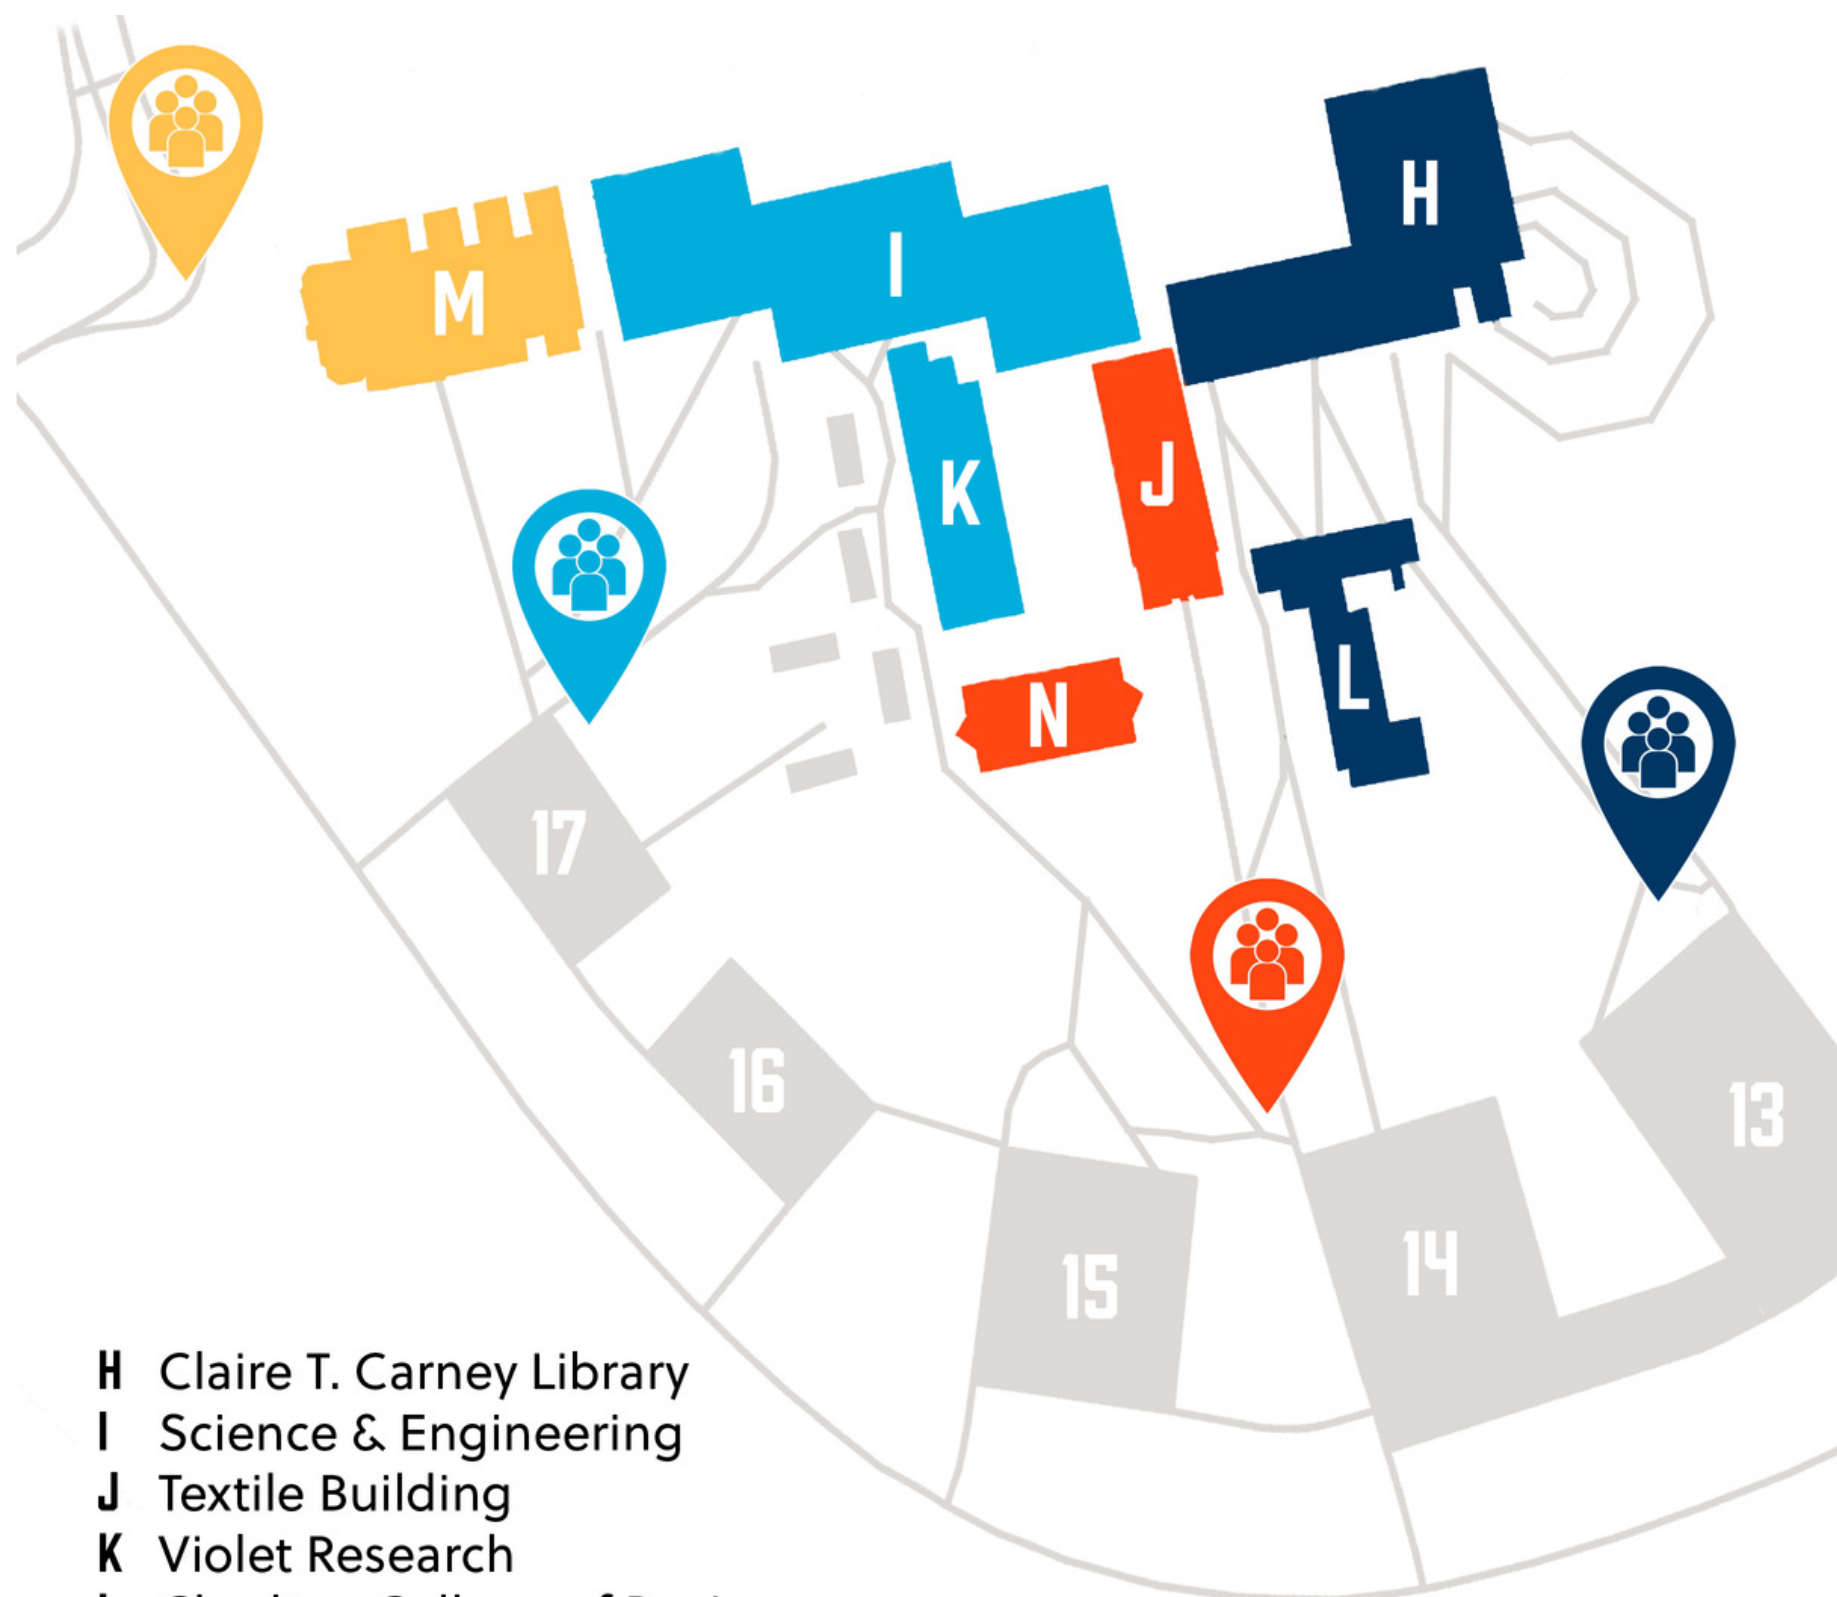

EVACUATION MAP

Academic Buildings West

- H Claire T. Carney Library
- I Science & Engineering
- J Textile Building
- K Violet Research
- L Charlton College of Business
- M Dion
- N Research

Call 508.999.9191 for an on campus emergency

Scan for more safety tips